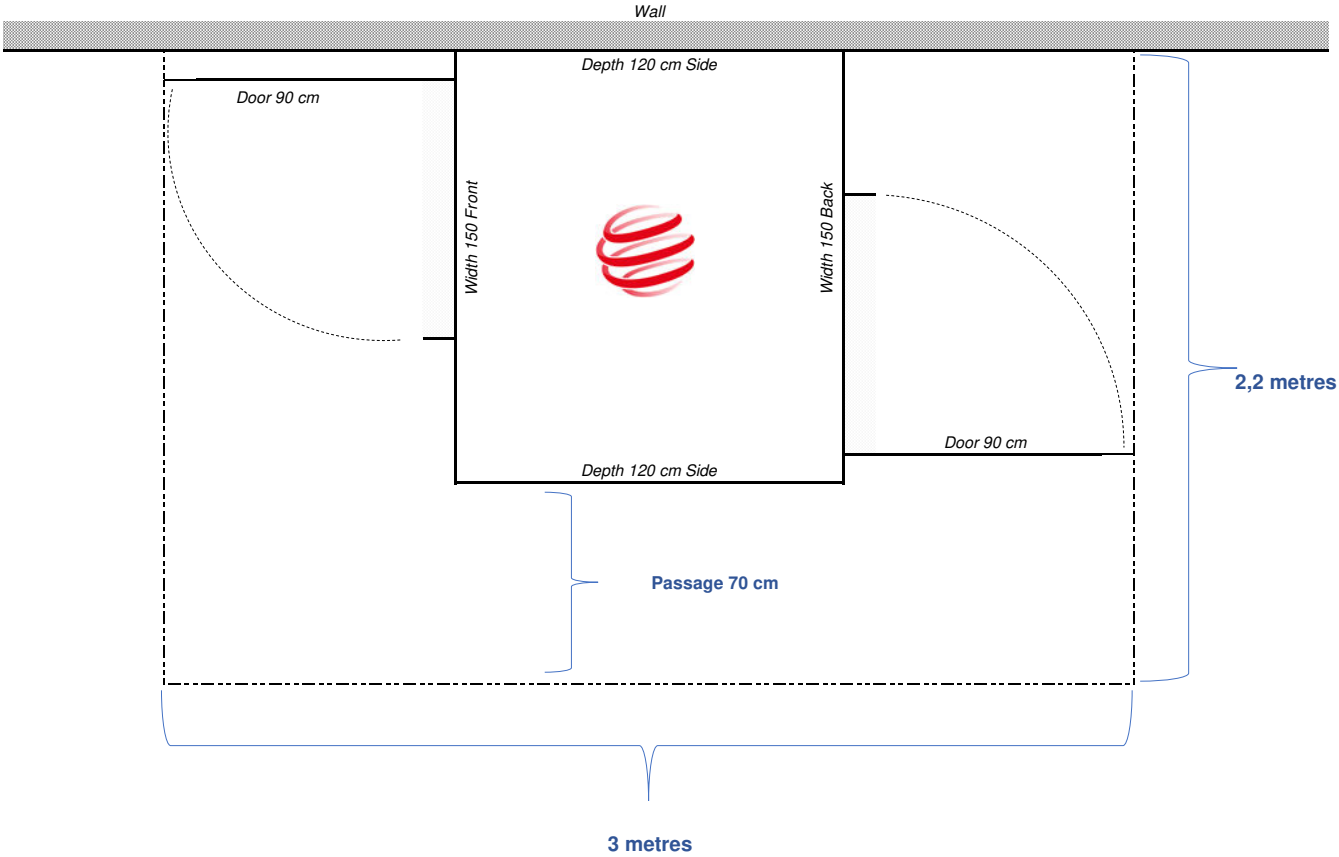

Calvolver - Minimum room space = 2,2 x 3m - Minimum Height in room 2,5m.

Calvolver - Minimum door size = width 70 cm x height 200 cm

We split Calvolver in two halves for transport and installation